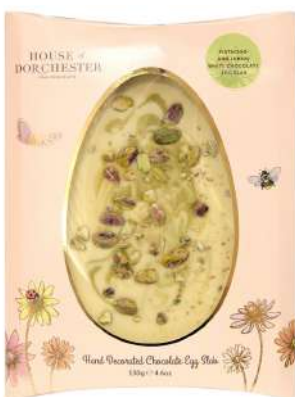

Slabs & Half Eggs

Luxury Loaded Cinder Crunch Half Egg 175g

£5.99

A milk chocolate half egg slabpacked with white chocolate splotches, milk chocolate balls and smashed up cinder toffee.

Langley's Milk Shell & Orange Chocolates 150g

£5.99

A thick milk shell with five zingy orange versions of Langley's signature rocky road chocolates (a moreish combination of chocolate, caramel, honeycomb & nougat).

Langley's Dark Shell & Raspberry Chocolates 150g

£5.99

A thick dark shell with five tart raspberry versions of Langley's signature rocky road chocolates (a moreish combination of chocolate, caramel, honeycomb & nougat).

Langley's Milk Shell & Salted Caramel Chocolates 150g

£5.99

A thick milk shell with five buttery salted caramel versions of Langley's signature rocky road chocolates (a moreish combination of chocolate, caramel, honeycomb & nougat).

House of Dorchester Pistachio & Lemon White Egg Slab 130g

£5.99

An egg shaped slab of creamy white chocolate, flavoured with lemon zest and decorated with crushed pistachios.

House of Dorchester Caramel Praline Milk Egg Slab 150g

£5.99

An egg shaped slab of milk chocolate decorated with salted caramel chips, crushed praline and whole hazelnuts.