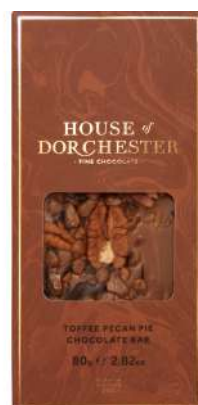

House of Dorchester Toffee Pecan Pie Pie 80g

£3.99

A milk chocolate bar scattered with chewy toffee pieces and pecans.